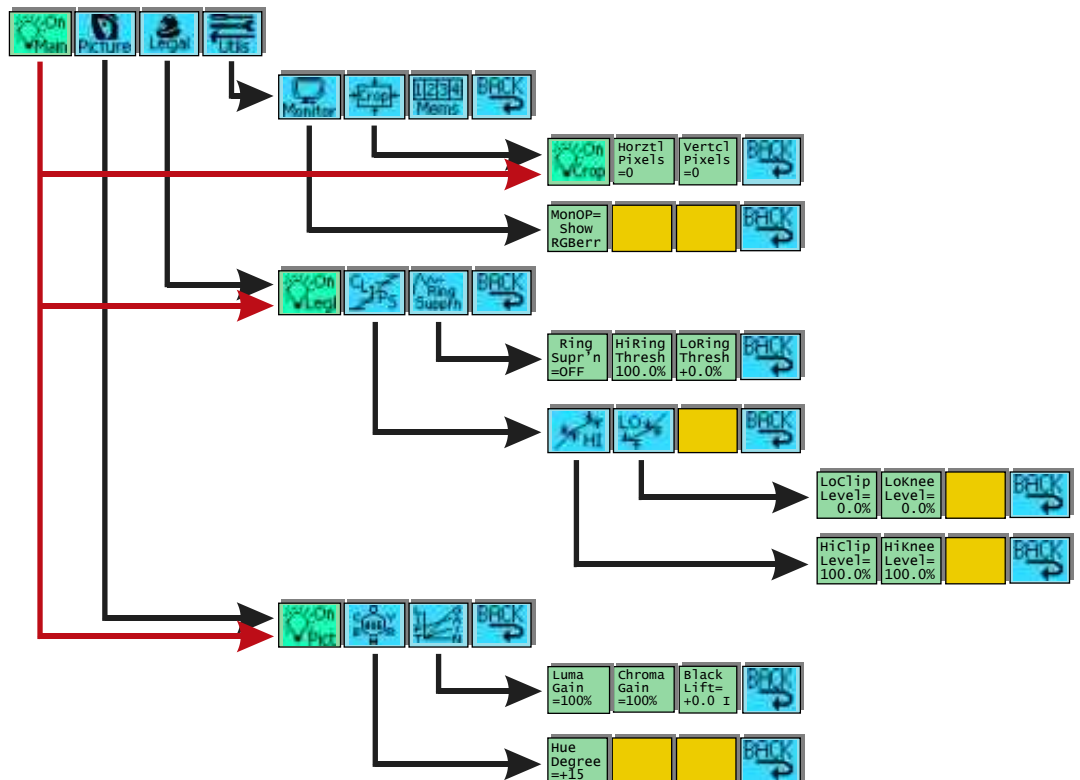

4. Main Menus

Master Override:
Off => indicated menus Off
On => indicated menus to previous state

See manual for full menu listing