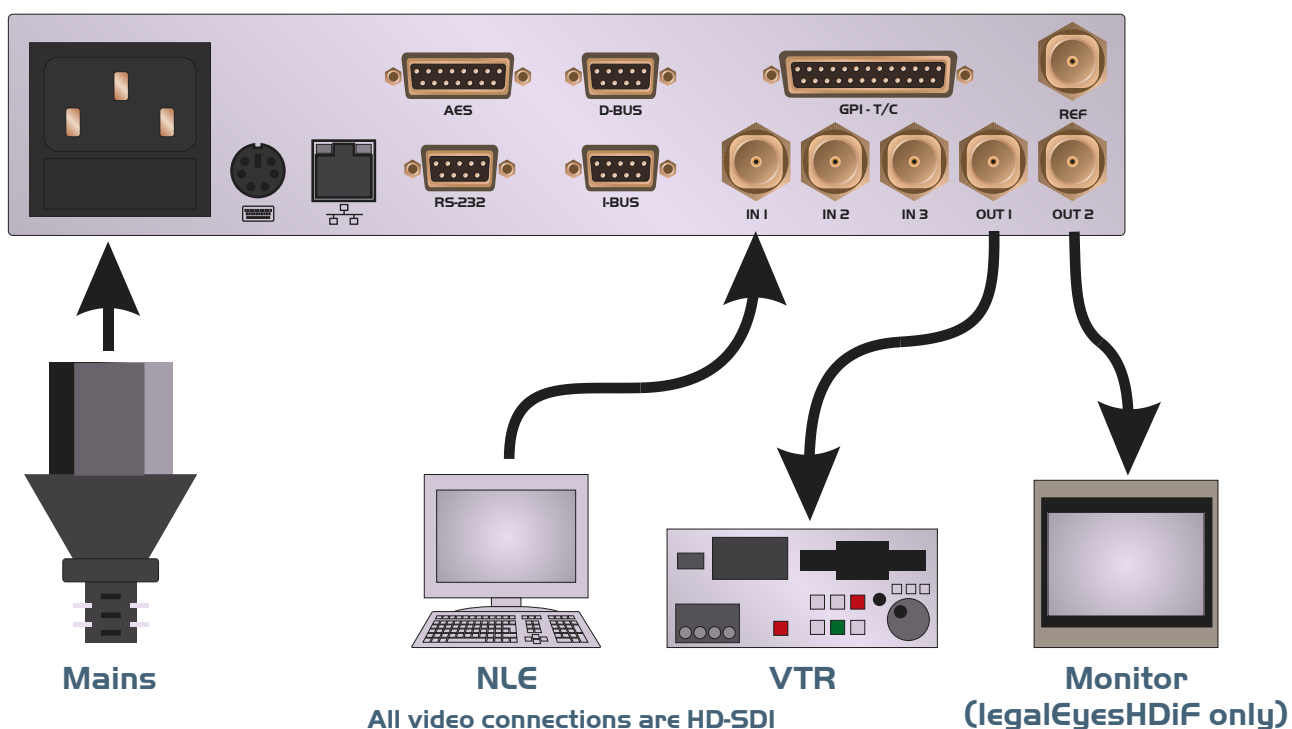

## I.Box Contents

legalEyesHDi or HDiF & FF-6

User Manual & Quickstart

## 2. Typical legalEyesHD Connections

# 3. Control Panel

## 2. Menu Display/Button (1 of 4)

Green menus adjust via push and digipot  
 Yellow menus are information only  
 Blue menus navigate the menu hierarchy  
 Red menus have multiple variables, press the menu to "open" then adjust with digipots