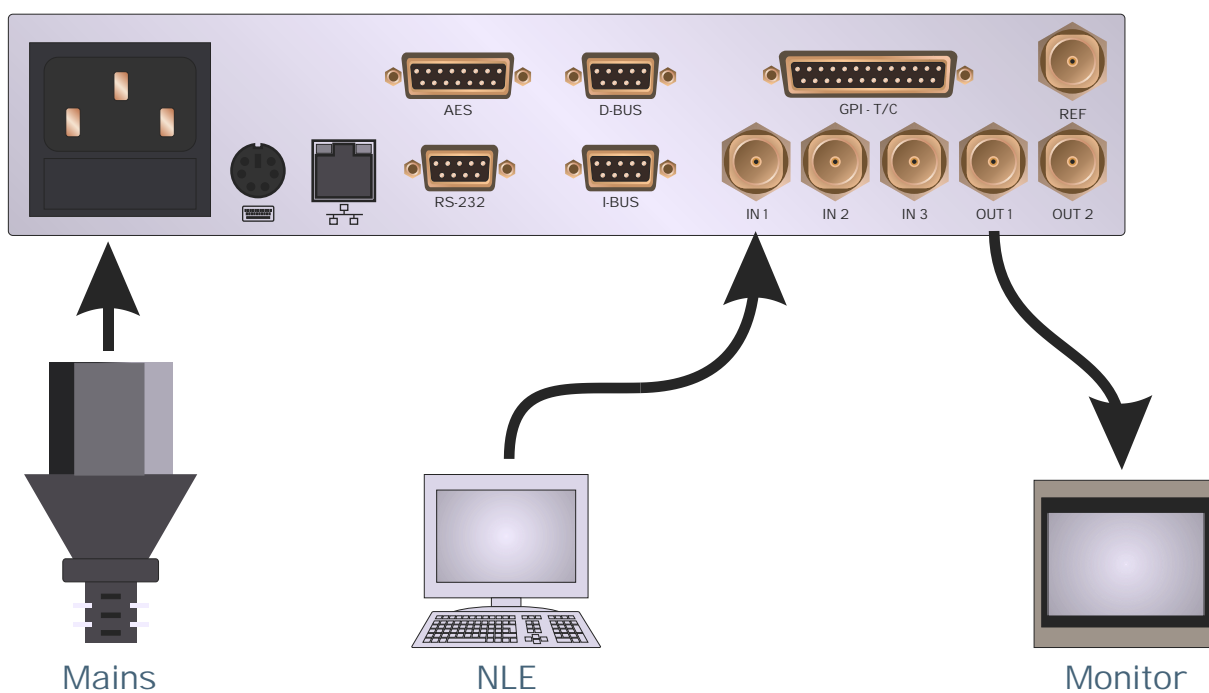

eyeheight

canalettoHDi quick start

1.Box Contents

canaletto HDi & FF-6

User Manual & Quickstart

2. Typical Connections

All video connections are HD-SDI