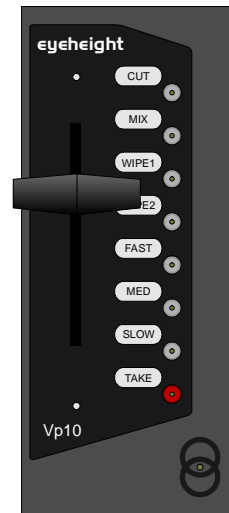

3. Control Panel

Cut

Will cause transition to be a cut

Mix

Will cause transition to be a mix

Wipe1

Will cause transition to be a vertical wipe

Wipe2

Will cause transition to be a horizontal wipe

Fast

This will change the auto transition time to **Fast**
(approx 0.3 sec)

Med

This will change the auto transition time to **Medium**
(approx 0.5 sec)

Slow

This will change the auto transition time to **Medium**
(approx 1 sec)

Take

This will perform an auto transition.

4. Main Menus