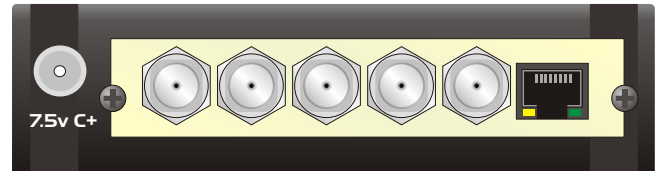

Block diagram detail

Front Panel

Complete Kit

Key features

Description

- Provides legalisation of the SDI or HD-SDI or Dual Link 4:4:4 input signal with full 10 bit processing throughout.
- Fully integrated package only requiring a user supplied PC or Mac to run the full control software.
- **NOTE: Indicate output is NOT available in dual link mode.**

Features

- Composite, YUV and RGB colour spaces and combined RGB+composite with two independent outputs for "Legalise" and user controllable "Legal/Indicate".
- Adjustable clipping levels and soft clipping knee levels.
- Integral luma and chroma gain, black level adjustment & hue rotation.
- EBU-R 2003 standard legalisation settings and 7.5 IRE or 0 IRE Pedestal with 6 user memories and common presets.
- Unique severity display mode on monitoring output.
- Firmware and software fully updatable by file upload
- Mechanical relay bypass option available.
- Full control by Java soft panel. Presets also available on front panel for simple operation.

Formats

- 1080i/50/59.94, 720p/50/59.84, 625/50, 525/59.94

LE-2n

Multirate/Dual Link legaliser with composite, RGB and YUV colour space correction. (Desktop version)

eyeheight

Connections

Locking Power Connector
FP-9 Option

SD-HD- IN OUT OUT IND X USB lead
Dual Link- INA OUTA OUTA OUTB INB GPIO TC

The kit

The system comes complete as a stand alone unit requiring only a PC or a Mac for total control. Preset standards are also available from the LE-2n front panel.