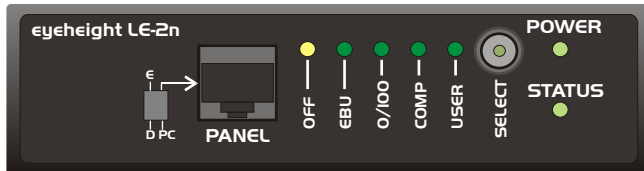

LE-2n

Multirate legaliser with composite, RGB and YUV colour space correction in a desktop package

eyeheight

09/10

Overview

The LE-2n is a multirate video legaliser capable of SD, HD and Dual link 4:4:4 operation. The incoming signal is constrained by parameters within the colour space that the user selects, RGB, YUV, composite (PAL or NTSC) or RGB and composite combined. The unit also provides eyeheight's unique luma overshoot and undershoot suppression. Gain, lift and hue controls are also included. All common worldwide legalisation standards can be corrected. The LE-2 will auto detect whether the incoming video is SDI or HD-SDI or Dual link 4:4:4 and switch into the appropriate format. The LE-2 also has an out of gamut indicate output with visual severity indication which will show the user where, on the picture, any correction of the signal is being carried out. This unit is supplied as a fully integrated package in a desktop chassis. Full control is provided by a Java soft panel application. The front panel also has simple controls for common world legalisation standards.

Formats

- 1080i/50/59.94, 720p/50/59.84, 625/50, 525/59.94

LE-2n

Multirate/Dual Link legaliser with composite, RGB and YUV colour space correction. (Desktop version)

eyeheight

Connections

Locking Power Connector
FP-9 Option

Ordering information

Order code format: LE-2nX-F

X should be S for SD, M for multirate and U for dual link version.

F Shipped for Flexipanel (FP-9) operation. Will not work with soft panel in this mode. (Omit for standard USB PC/Mac operation)