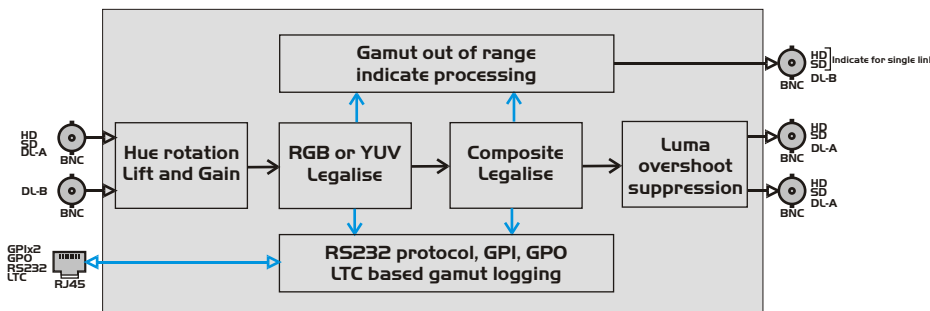

LE-2n

Multirate legaliser with composite, RGB and YUV colour space correction in a desktop package

eyeheight

09/10

Overview

The LE-2n is a multirate video legaliser capable of SD, HD and Dual link 4:4:4 operation. The incoming signal is constrained by parameters within the colour space that the user selects, RGB, YUV, composite (PAL or NTSC) or RGB and composite combined. The unit also provides eyeheight's unique luma overshoot and undershoot suppression. Gain, lift and hue controls are also included. All common worldwide legalisation standards can be corrected. The LE-2 will auto detect whether the incoming video is SDI or HD-SDI or Dual link 4:4:4 and switch into the appropriate format. The LE-2 also has an out of gamut indicate output with visual severity indication which will show the user where, on the picture, any correction of the signal is being carried out. This unit is supplied as a fully integrated package in a desktop chassis. Full control is provided by a Java soft panel application. The front panel also has simple controls for common world legalisation standards.

Block diagram detail

Front Panel

Complete Kit

Key features

Description

- Provides legalisation of the SDI or HD-SDI or Dual Link 4:4:4 input signal with full 10 bit processing throughout.
- Fully integrated package only requiring a user supplied PC or Mac to run the full control software.
- **NOTE: Indicate output is NOT available in dual link mode.**