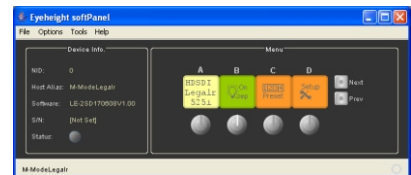

Block diagram detail

Front Panel

Complete Kit

Key features

Description

- Provides legalisation of the SDI or HD-SDI or Dual Link 4:4:4 input signal with full 10 bit processing throughout.
- Fully integrated package only requiring a user supplied PC or Mac to run the full control software.
- **NOTE: Indicate output is NOT available in dual link mode.**

Features

- Composite, YUV and RGB colour spaces and combined RGB+composite with two independent outputs for "Legalise" and user controllable "Legal/Indicate".
- Adjustable clipping levels and soft clipping knee levels.
- Integral luma and chroma gain, black level adjustment & hue rotation.
- EBU-R 2003 standard legalisation settings and 7.5 IRE or 0 IRE Pedestal with 6 user memories and common presets.
- Unique severity display mode on monitoring output.
- Firmware and software fully updatable by file upload
- Mechanical relay bypass option available.
- Full control by Java soft panel. Presets also available on front panel for simple operation.

Formats

- 1080i/50/59.94, 720p/50/59.84, 625/50, 525/59.94

LE-2n

Multirate/Dual Link legaliser with composite, RGB and YUV colour space correction. (Desktop version)

eyeheight

Connections

Locking Power Connector
FP-9 Option

SD-HD- IN OUT OUT IND X USB lead
Dual Link- INA OUTA OUTA OUTB INB GPIO TC

The kit

The system comes complete as a stand alone unit requiring only a PC or a Mac for total control. Preset standards are also available from the LE-2n front panel.